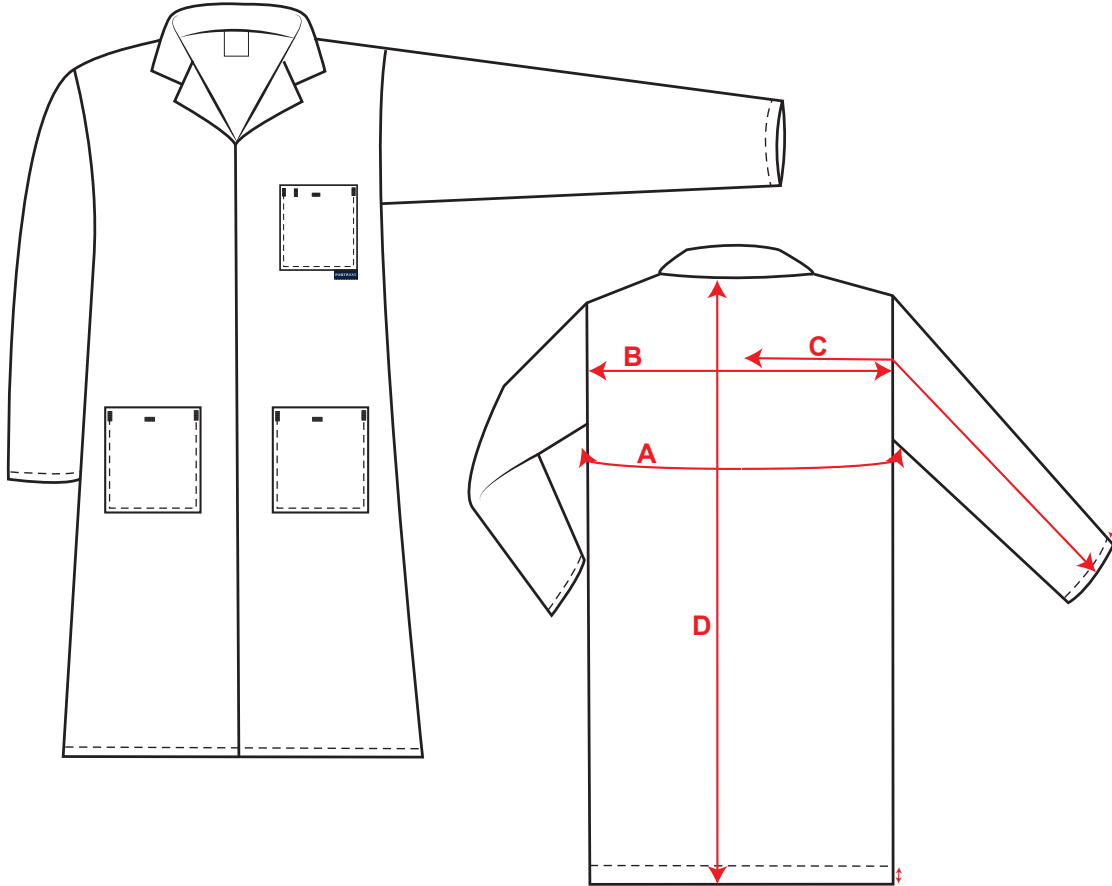

STYLE NO: 2852

DESCRIPTION: Standard Coat - ISO 13688

Measurements

AREA		XXS	XS	S	M	L	XL	XXL	XXXL	4XL	5XL
Chest	A	92	100	108	116	124	136	144	152	160	172
Across Back from 12cm below neck	B	39	41	43	45	47	50	52	54	56	59
Sleeve length from 12cm below neck	C	81	82	83	84	85	86	87	88	89	90
Jacket Length	D	100	100	100	100	100	100	100	100	100	100